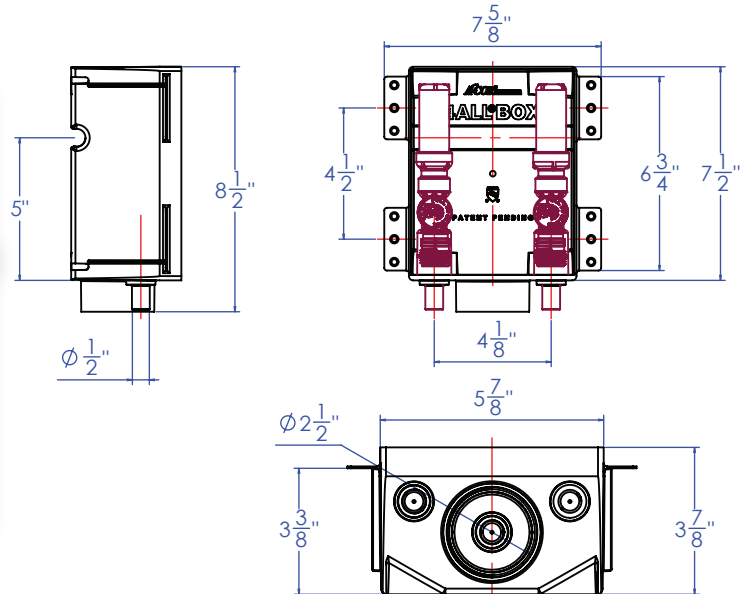

SPECIFICATION SUBMITTAL

Project: _____
 Architect/Engineer: _____
 Builder/Developer: _____
 Plumbing Contractor: _____

4ALL[®] BOX

WASHING MACHINE

For PEX, Copper and CPVC Pipe

4ALL[®] Washing Machine Outlet Box with *FlowTite*[®] 4ALL[®] Valves and Arresters

Specification:

The ONLY box preventing hidden in-wall leaks with valve-to-pipe connections fully sealed within the box and secondary O-rings to seal box to pipe.

All models include two (2) USA made FlowTite 4ALL 3/4" outlet stop valves that carry a 10-year warranty, two (2) hybrid stainless/polymer arresters, front & back support tabs for sturdy stud mount, a unique pipe supported design for center mount between studs and a versatile design for dual stud bay mount with separate drainage. All models also include a sturdy protective cover.

Dimensions:

Box rough-in width – 5" 7/8 (5.876)
 Box rough-in height – 7" 1/2 (7.49)
 Box depth – 3" 7/8 (3.863)
 Drain connection – 2"
 Pilot Holes - on center
 Bullseye condensation tear-out – 3/8"-1"
 Sheet rock – up to 1"
 Faceplate width – 7" 3/4 (7.704)
 Faceplate height – 9" 1/4 (9.183)